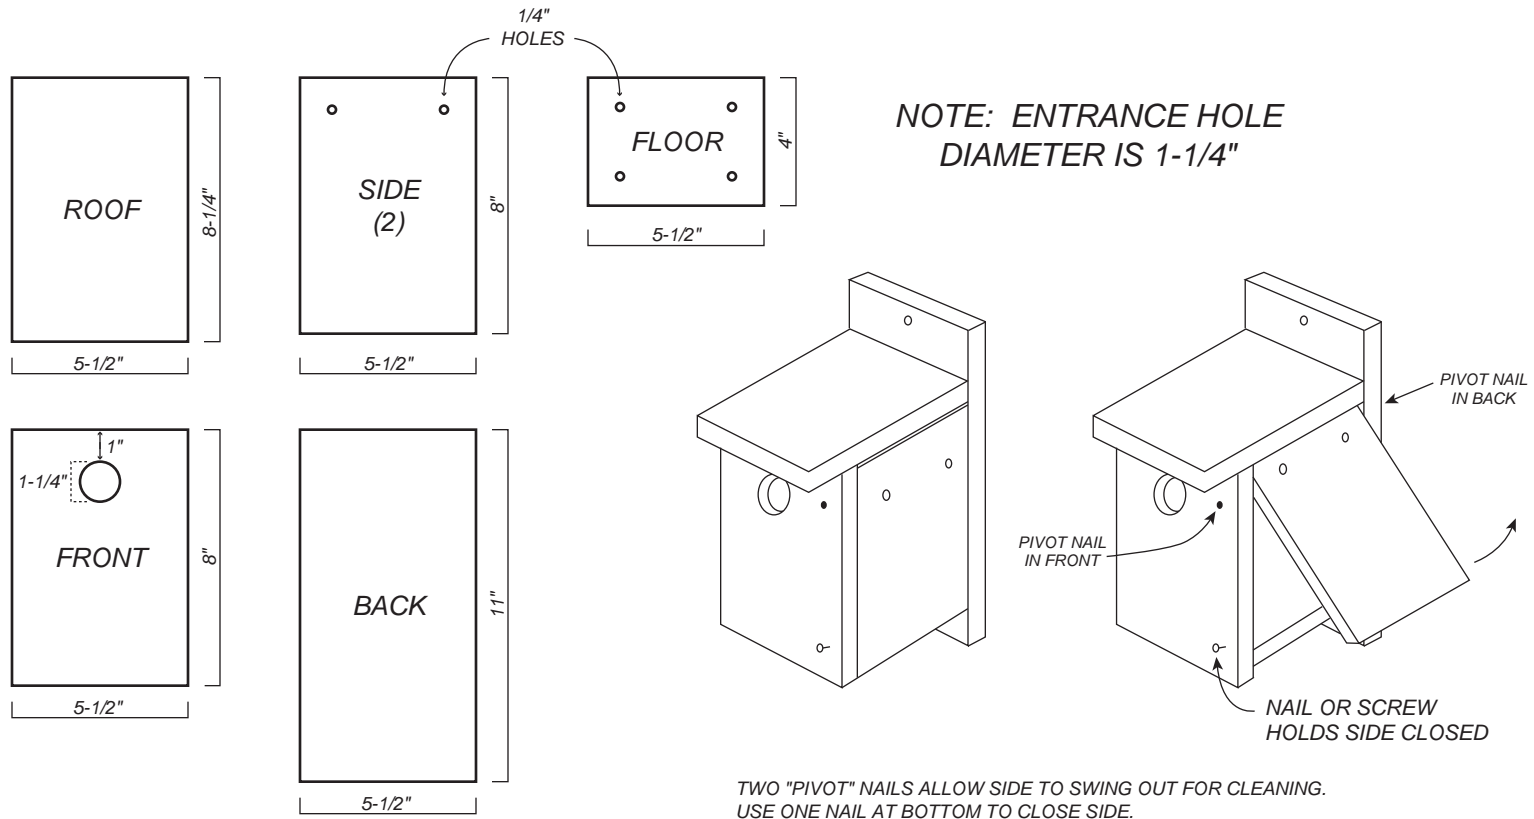

**HOUSE WREN
CAROLINA CHICKADEE
WHITE-BREASTED NUTHATCH
PROTHONOTARY WARBLER
NEST BOX**

LUMBER: ONE 1" X 6" X 4'