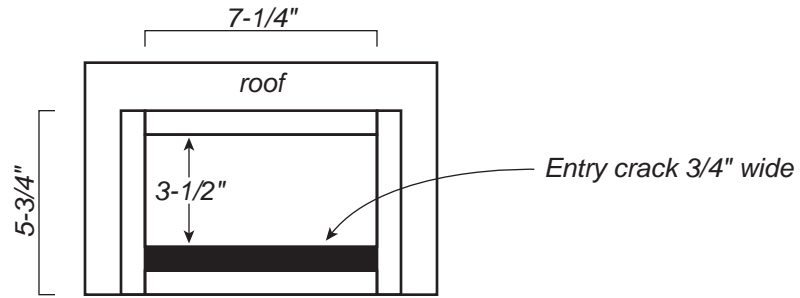

BAT HOUSE

LUMBER: One 1" x 8" x 8'

BOTTOM VIEW

SIDE VIEW
(cut-away)