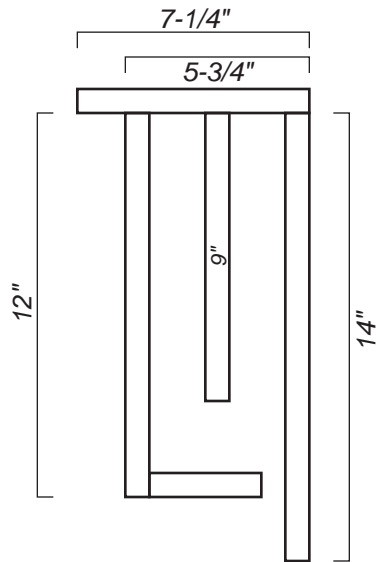

BAT HOUSE

LUMBER: One 1" x 8" x 8'

BOTTOM VIEW

SIDE VIEW
(cut-away)